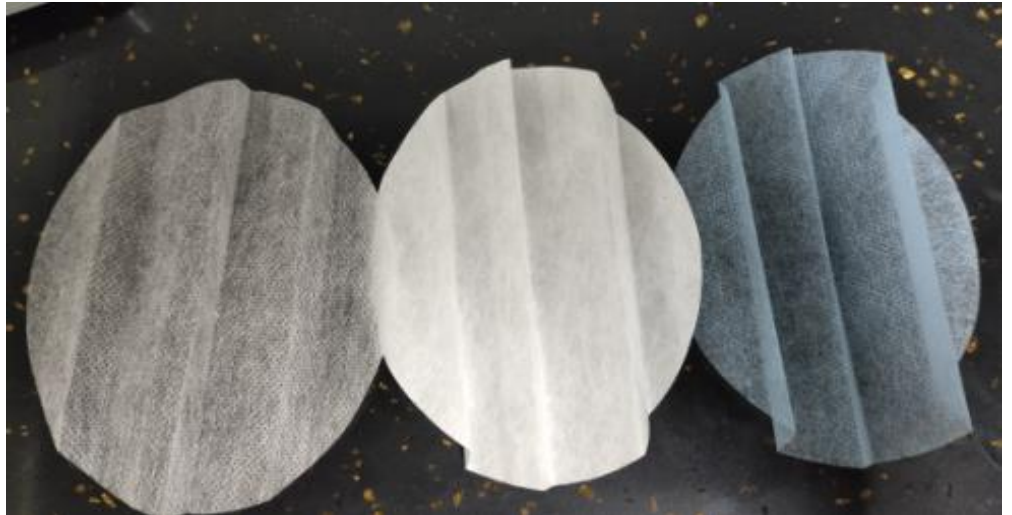

3. Product composition: 3 layers of spunbonded TNT