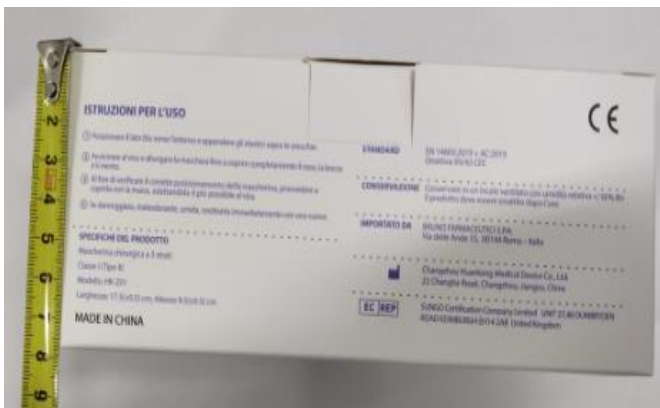

Safety control of the machinery

2. Product details:

Check of the inner and outer packaging

Certificate of Quality by the supplier

Total weight of the single pack

Mask Width

Mask Height

Width and Thickness of the lace

Average box weight (5 bags each/50 pcs): 81,5 g

Check of the box

Box Width

Box Height

Box Depth

Box net weight

Carton Width

Carton Height