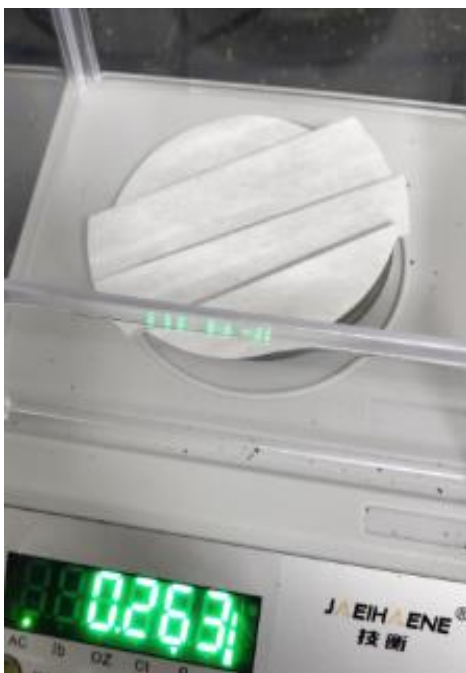

Safety control of the machinery

2. Product details:

Check of the inner and outer packaging

Certificate of Quality by the supplier

Total weight of the single pack

Mask Width

Mask Height

Width and Thickness of the lace

Mask Width with laces in tension

3. Product composition: 3 layers of spunbonded TNT

Average layer weight: 25 g

Average product weight: 3,15 g

4. Packaging: color box + opp bags

Average single bag weight (10 pcs): 17,20 g